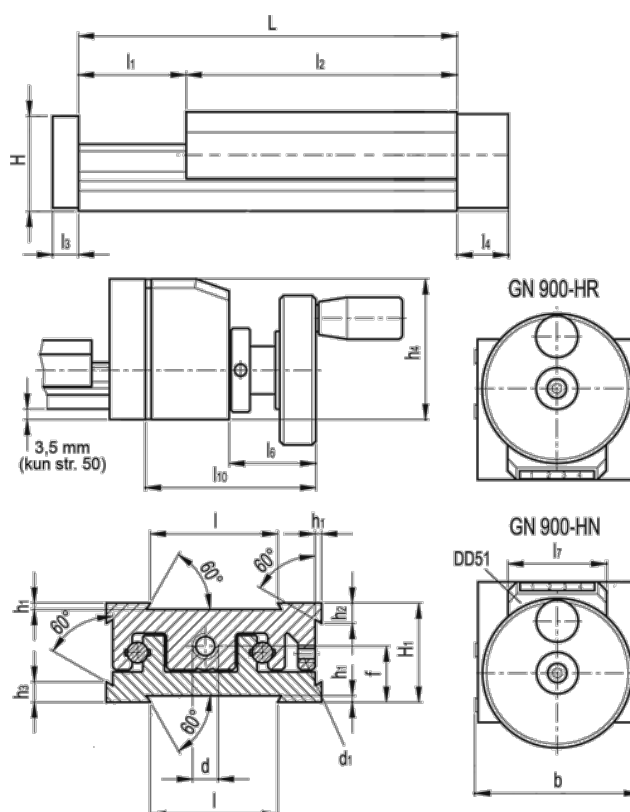

Data Sheet

Article number: 20778011

Description: Adjustable slide unit
GN 900-50-120-50-HN-1

Measures

b = 50	h3 = 7.0	l7 = 33
d = M6x1	h4 = 47	l10 = 57
d1 = M4	l = 30	
f = 13.0	L - l1 = 120-50	
H = 23.0	l2 = 70	
h1 = 1.5	l3 = 6	
H1 = 23	l4 = 12	
h2 = 4.5	l6 = 22	